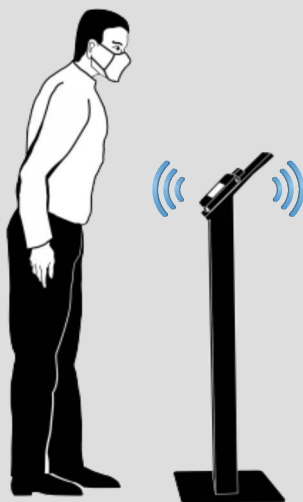

EF Series

Autonomous screening station for fever detection with facial recognition technology

- Fully autonomous system
- High-precision temperature measurement
- Non-contact screening. Prevents infection risks
- Plug and play, no assembly required
- Fast screening (10 people/minute)
- Facial recognition identification
- Mask use recognition and request
- Local or remote audible and visual warning
- Turnstile or door access control
- Optional features: Alcohol dispenser, adjustable height mount
- Affordable high-technology system

Interfaces
Wiegand & relay

Audible and visual warning

Description

Preventing the access of feverish people to companies, educational institutions, buildings, etc. mitigates the propagation of Covid-19 and other contagious diseases and provides, at the same time, additional security for the general public.

The EF Series terminals allow the body temperature control process to be automated through its reliable, fast, and noncontact facial recognition system and by controlling the already existing turnstiles making it more efficient than digital recognition systems and safer than proximity cards.

The combination of its advanced features enables a seamless access control allowing ingress of only authorized, feverless and mask wearing people. The detection, recognition and face matching processes are built-in and do not require an external server, Internet connectivity or third party services.